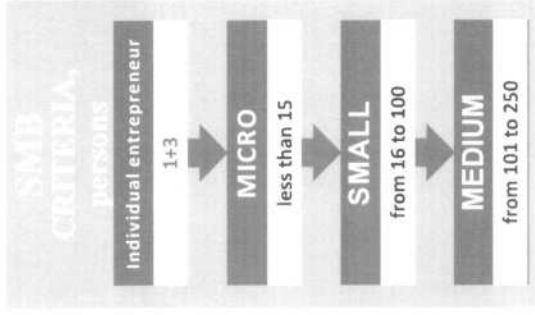

Average number of employees: